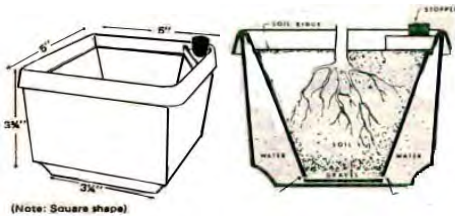

## Oyama Planters

GR-Green WT-White TC-Terracotta Br-Brown **Price Each** - combine sizes, colors for quantity price

Size	Color	1-5	6-11	12+	25+	50+	100
1 ½"	GR, WT, TC, Br	\$2.25	\$2.15	\$2.05	\$1.95	\$1.85	\$1.75
2 ½"	GR, BR, TC	\$3.00	\$2.90	\$2.80	\$2.70	\$2.60	\$2.50
3 ½"	GR, WT, TC, BR	\$4.00	\$3.90	\$3.80	\$3.70	\$3.60	\$3.50
4"	GR, WT, TC, BR	\$4.25	\$4.15	\$4.05	\$3.95	\$3.85	\$3.75
4" flat bottom	BR	\$4.00	\$3.90	\$3.80	\$3.70	\$3.60	\$3.50
5"	GR, WT, TC, BR	\$4.50	\$4.40	\$4.30	\$4.20	\$4.10	\$4.00
5" flat bottom	Br	\$4.00	\$3.90	\$3.80	\$3.70	\$3.60	\$3.50
5 ½" flat bottom	GR, WT, Br	\$4.50	\$4.40	\$4.30	\$4.20	\$4.10	\$4.00
6"	GR, WT, TC	\$5.25	\$5.15	\$5.05	\$4.95	\$4.85	\$4.75

Flat bottom

Regular bottom

### Swift's Moist-Rite Planters

\$7.00 Each

Large water storage allows long intervals between refills, (sometimes several weeks depending on the plant). Small outlet holes near the inside bottom edge allow plant to draw moisture as required.